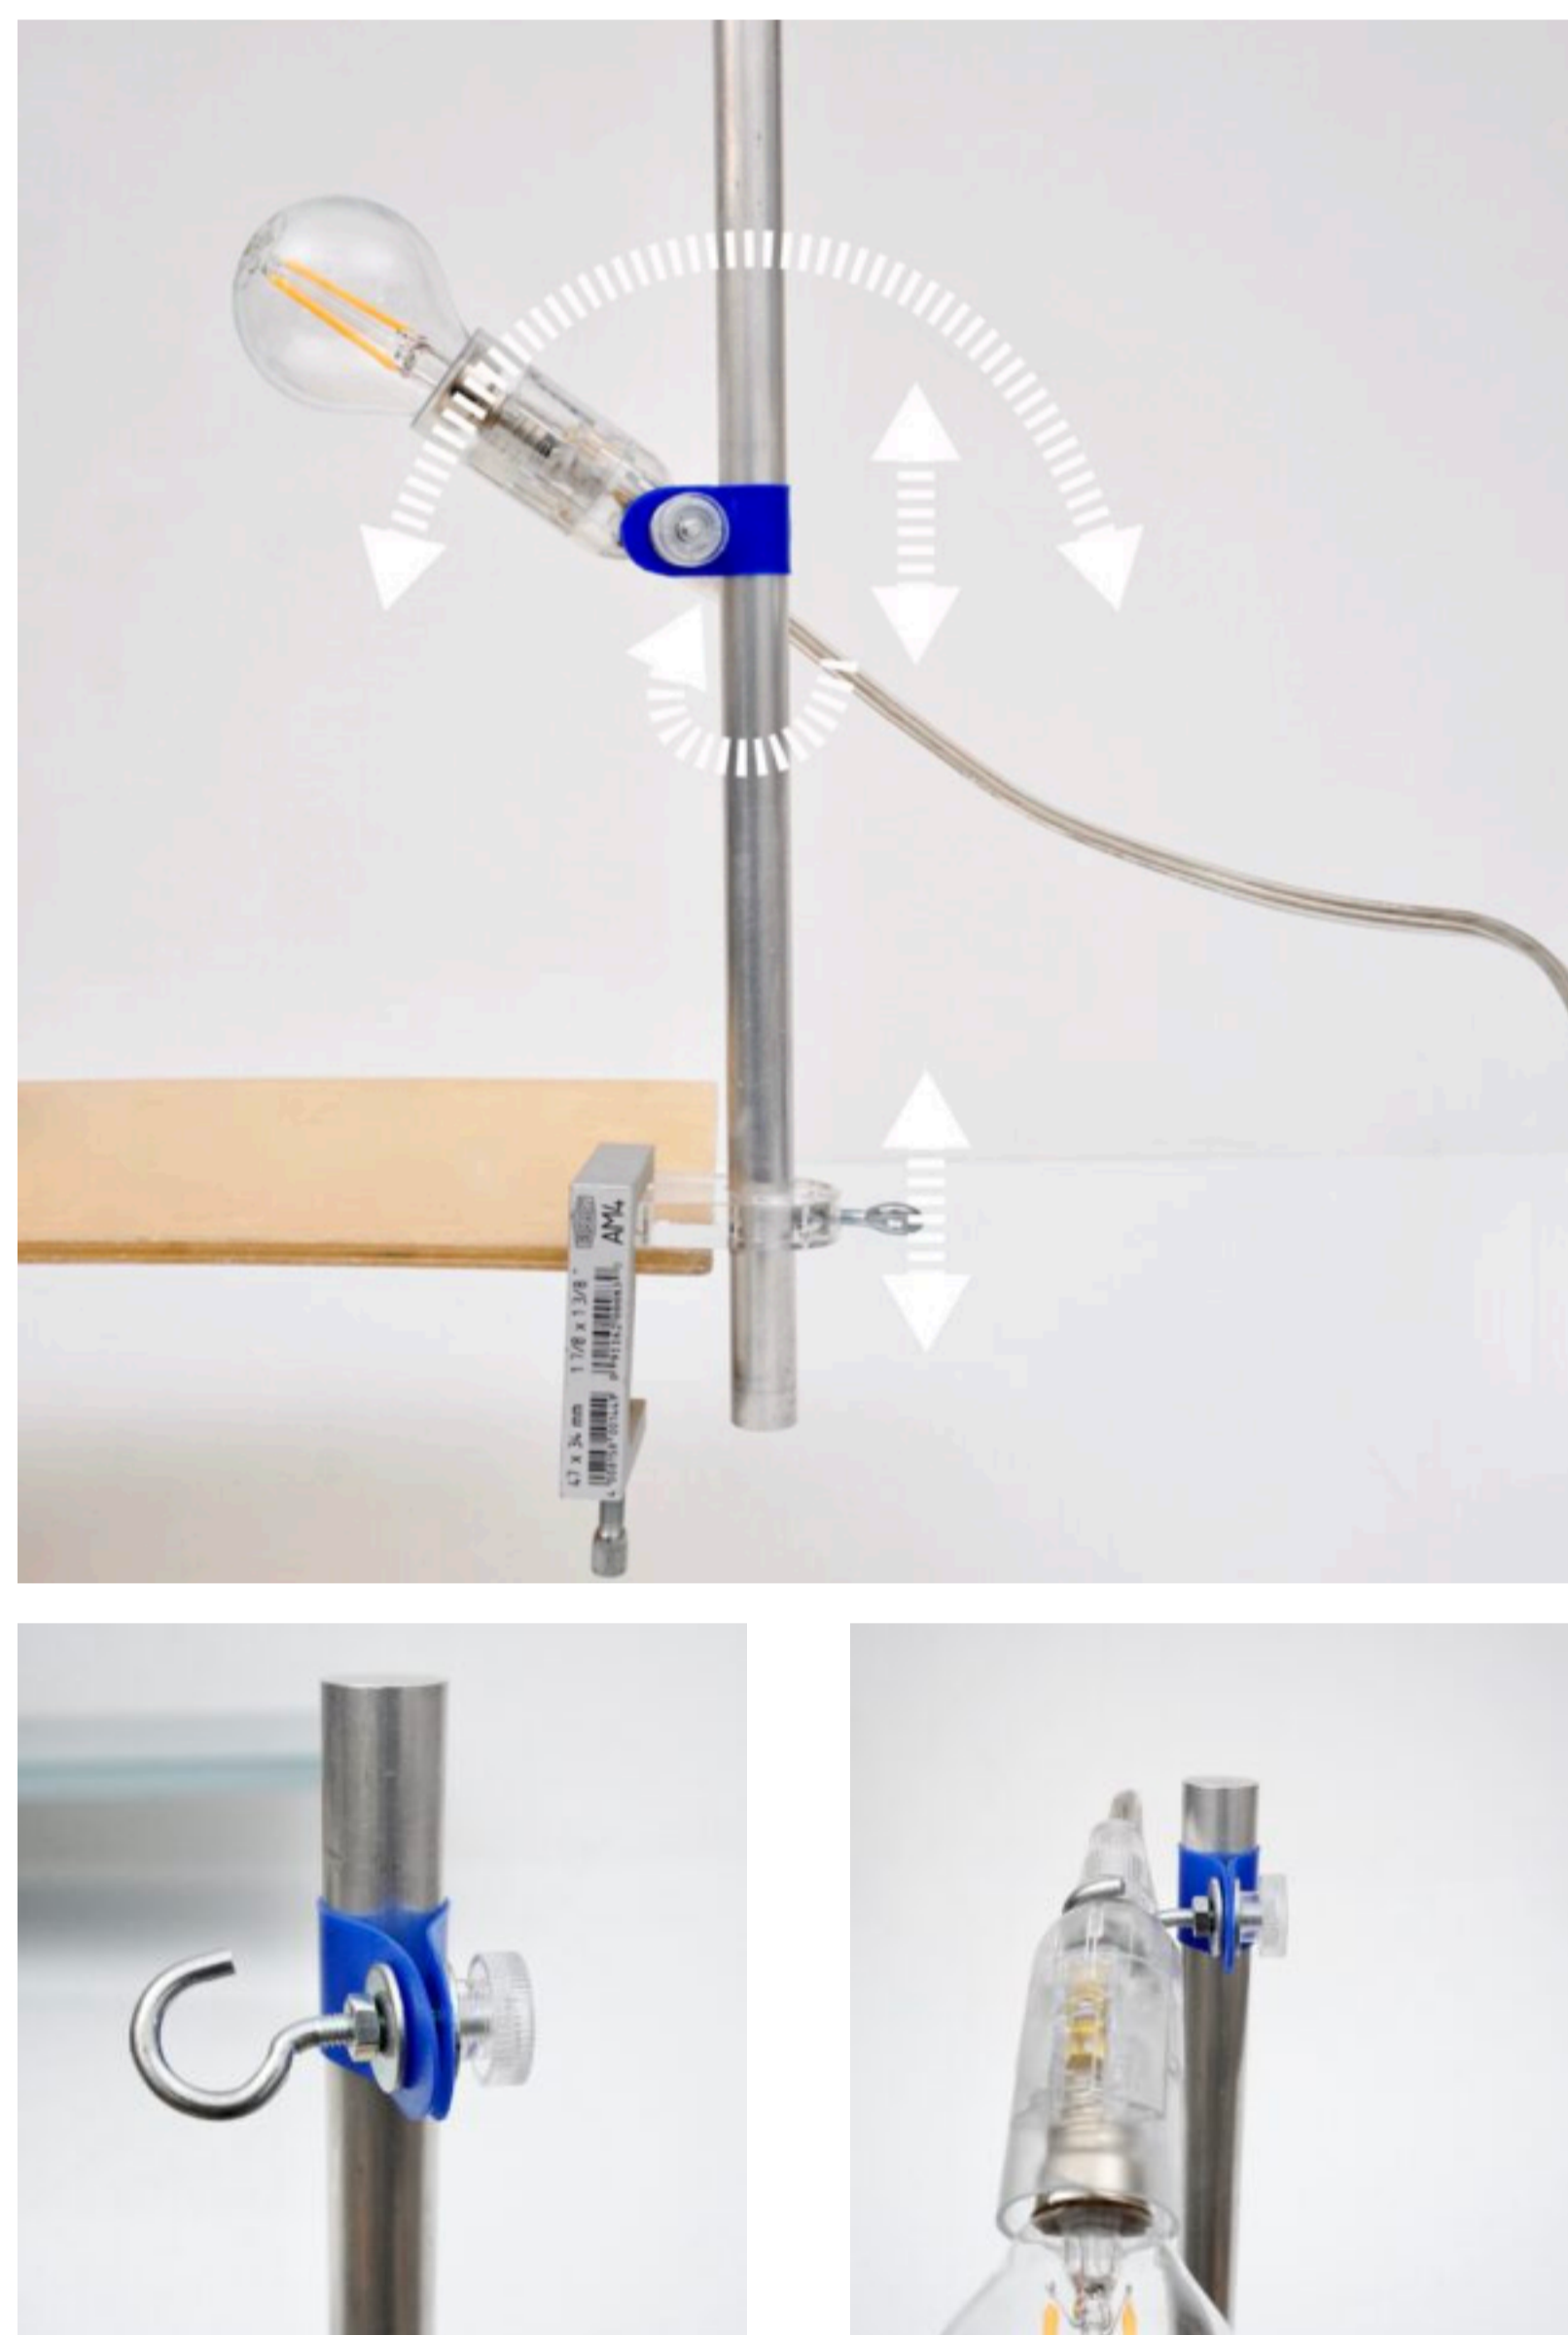

in | [LinkedIn](#)

· · | [Flickr](#)

▶ | [YouTube](#)

q | [TikTok](#)

Here is how it works:

It allows a lot of adjustment. The hook is attached with and moved on a strap. The hook holds the bulb holder. The bottom part can be attached with a clamp or bolted on to a table, a stand or even the wall (the wall also works with a [simple hook](#).)

The key to this is the [set collar rail part](#) next to [the strap](#) on the top of course.

Triikka Info

## Parts

- [001.1](#) (rod)
- [019.1](#) (M4 nut)
- [025.1](#) (M4 hook)
- [026.1](#) (branch)
- [013.1](#) (bulb holder)
- [084.1](#) (threaded cap)
- [085.1](#) (M10 thread insert)
- [M4 knurled nut \(New\)](#) (fastener)
- [M4 wing nut \(New\)](#) (fastener)
- [strap 90mm \(New\)](#)
- [set collar rail \(New\)](#)
- [M4 washer 15mm \(New\)](#) (fastener)

The Lift Lamp was introduced as part of Trikkas initial 44. It could add more than one new part at once.