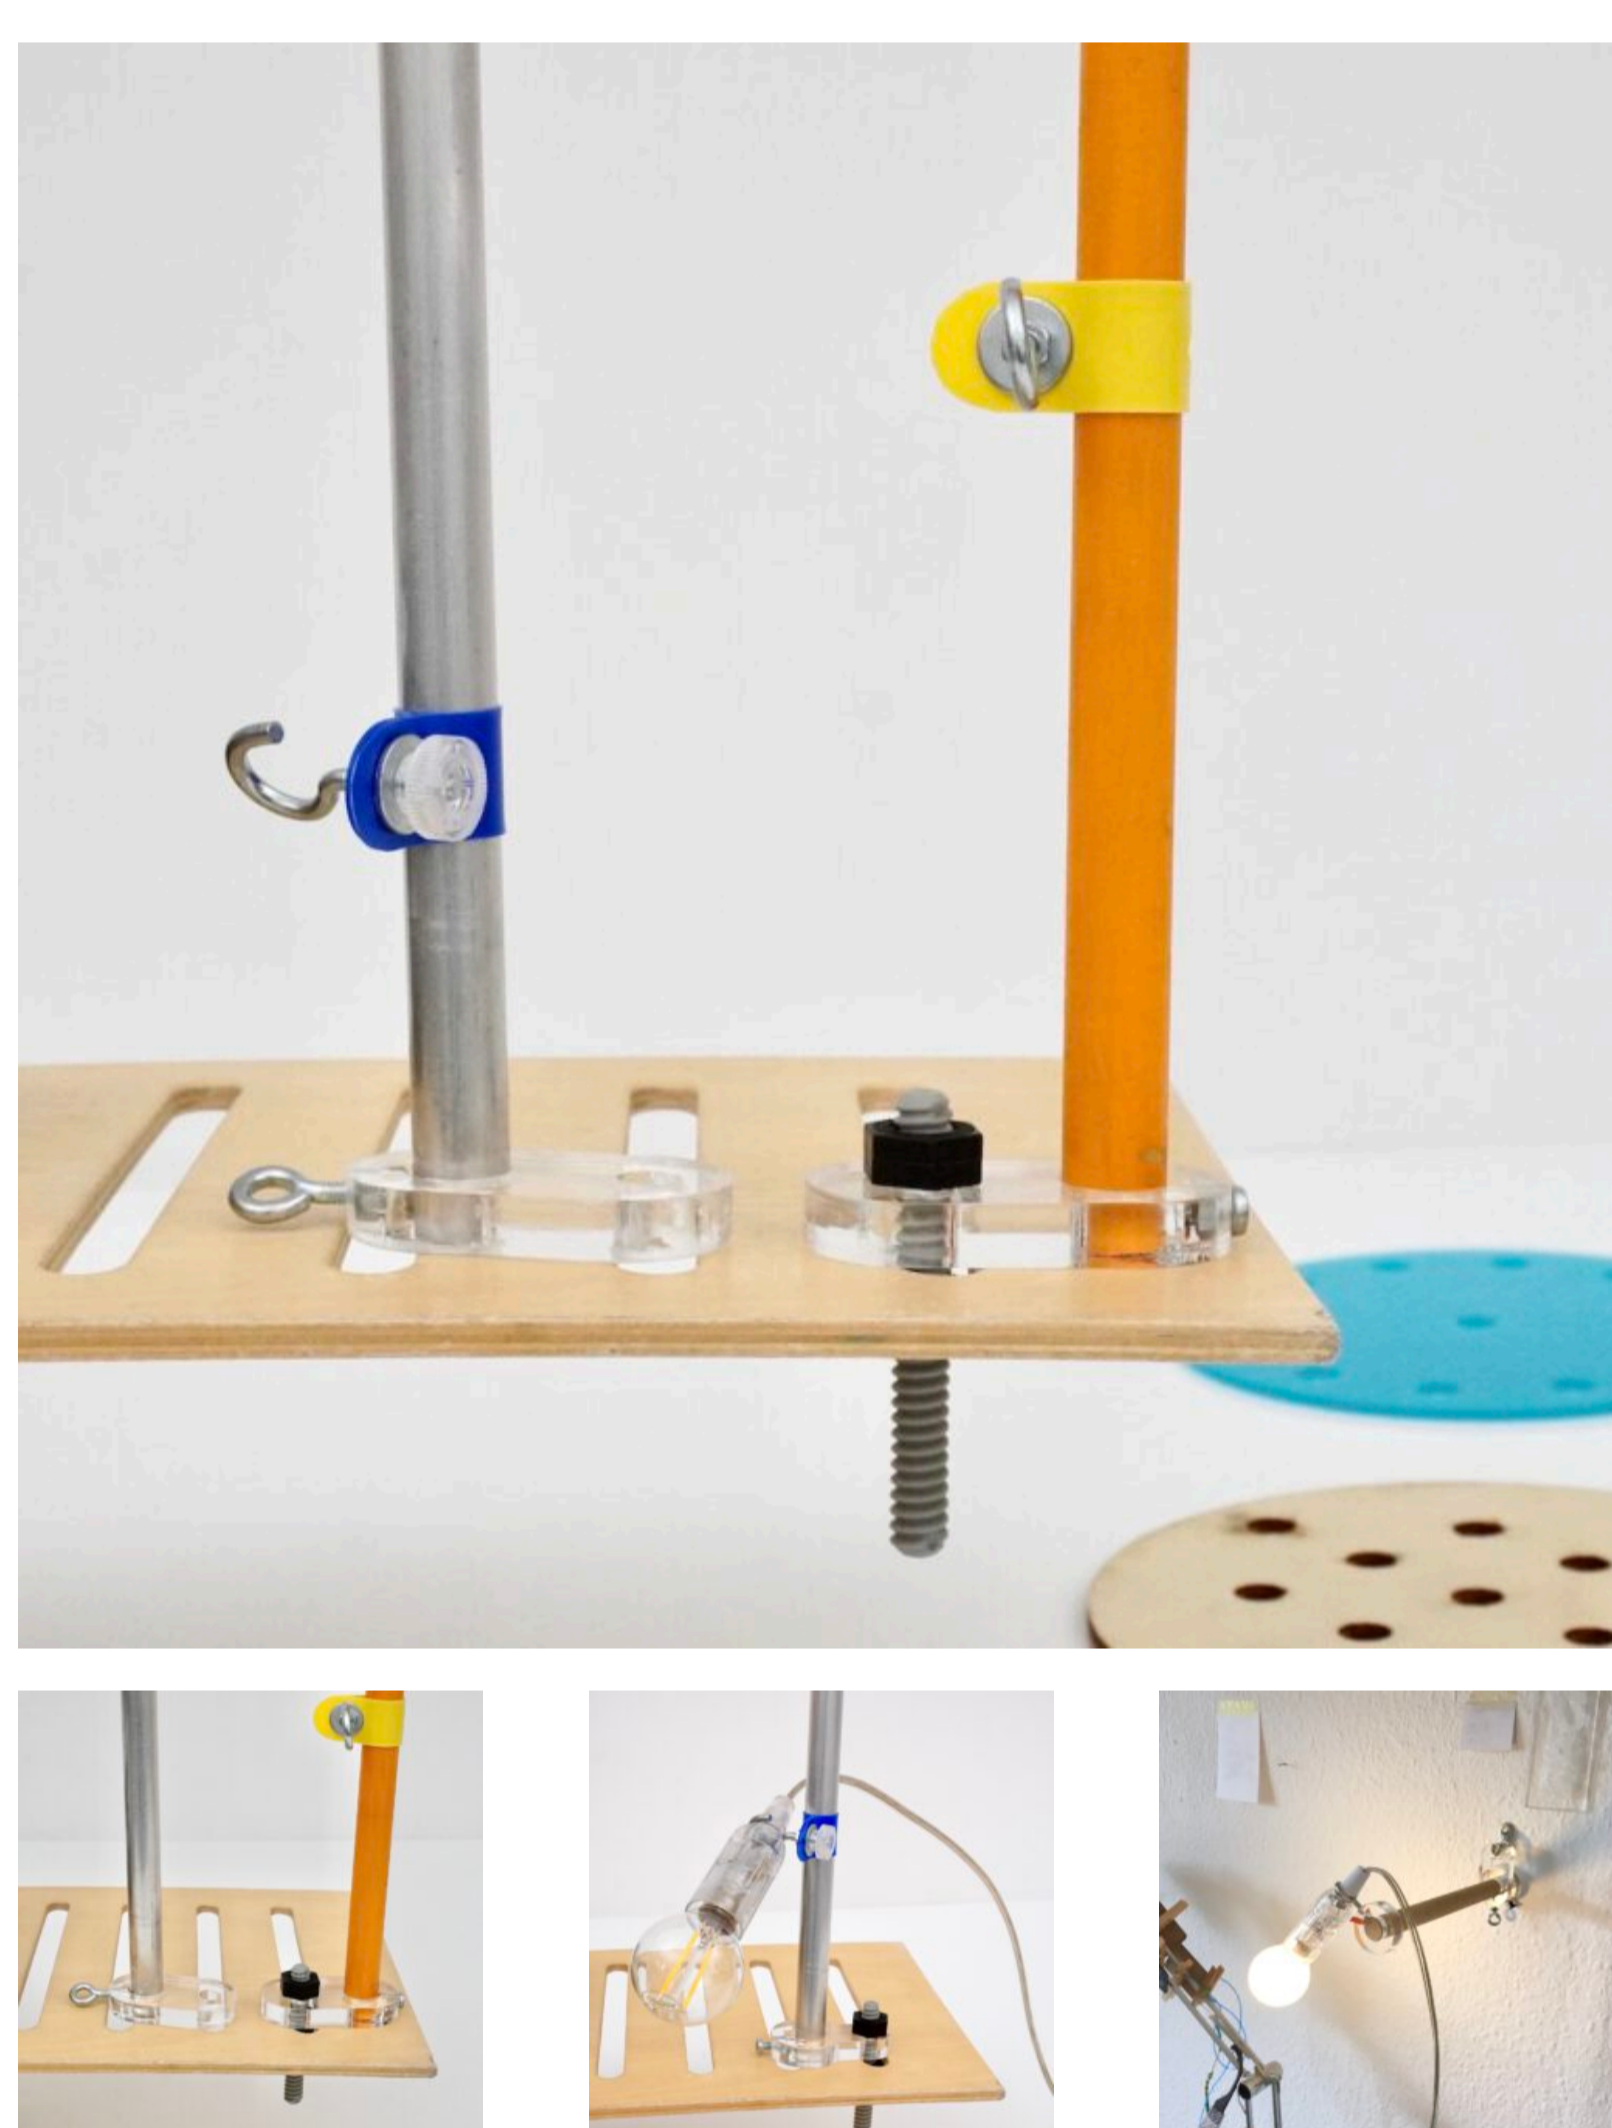

in | [LinkedIn](#)

· · | [Flickr](#)

▶ | [YouTube](#)

q | [TikTok](#)

Here is how it works:

It allows a lot of adjustment. The hook is attached with and moved on a strap. The hook holds the bulb holder. The bottom part can be attached with a clamp or bolted on to a table, a stand or even the wall (the wall also works with a [simple hook](#).)

The key to this is the [set collar rail part](#) next to [the strap](#) on the top of course.

Triikka Info

## Parts

- [001.1](#) (rod)
- [019.1](#) (M4 nut)
- [025.1](#) (M4 hook)
- [026.1](#) (branch)
- [013.1](#) (bulb holder)
- [084.1](#) (threaded cap)
- [085.1](#) (M10 thread insert)
- [M4 knurled nut \(New\)](#) (fastener)
- [M4 wing nut \(New\)](#) (fastener)
- [strap 90mm \(New\)](#)
- [set collar rail \(New\)](#)
- [M4 washer 15mm \(New\)](#) (fastener)

The Lift Lamp was introduced as part of Trikkas initial 44. It could add more than one new part at once.